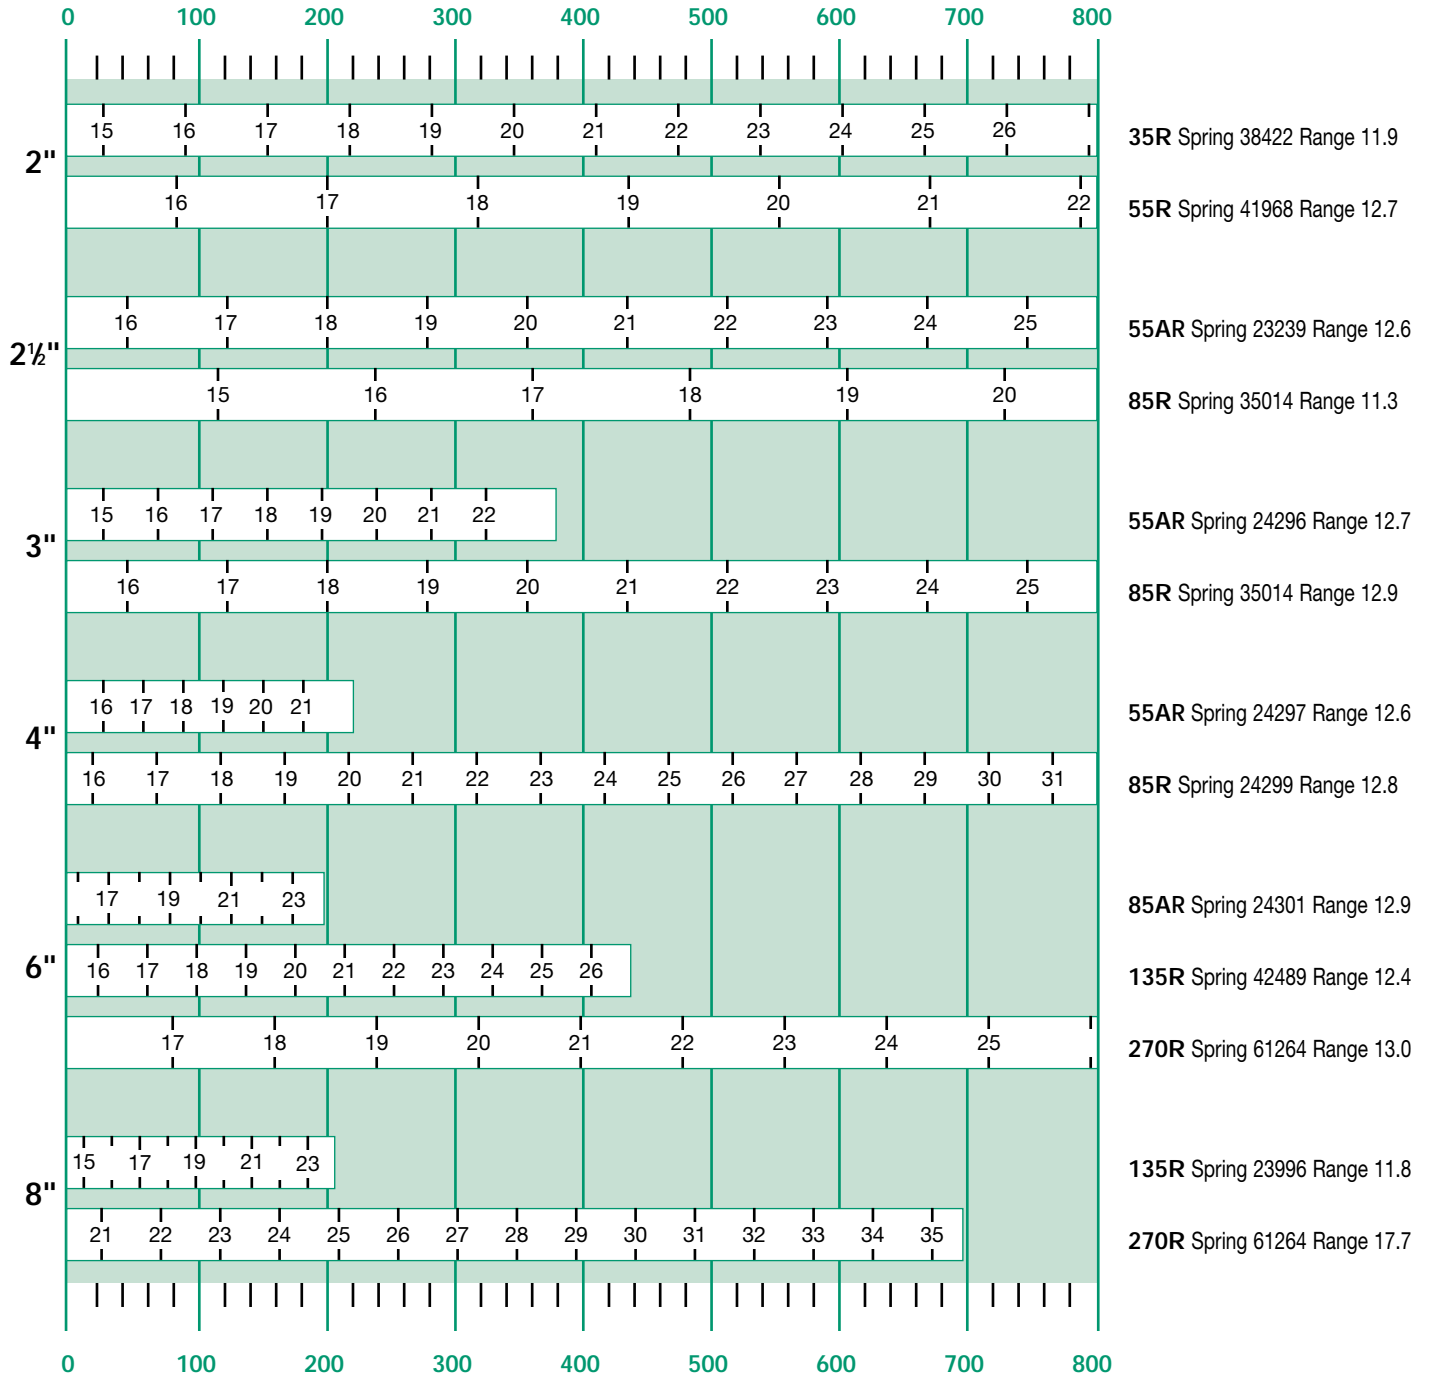

BOSS SHUTOFF TABLE - REVERSE ACTING

ACTUATOR SHUTOFF TABLE

SHUTOFF PSI

BOSS SHUTOFF TABLE - DIRECT ACTING

ACTUATOR SHUTOFF TABLE